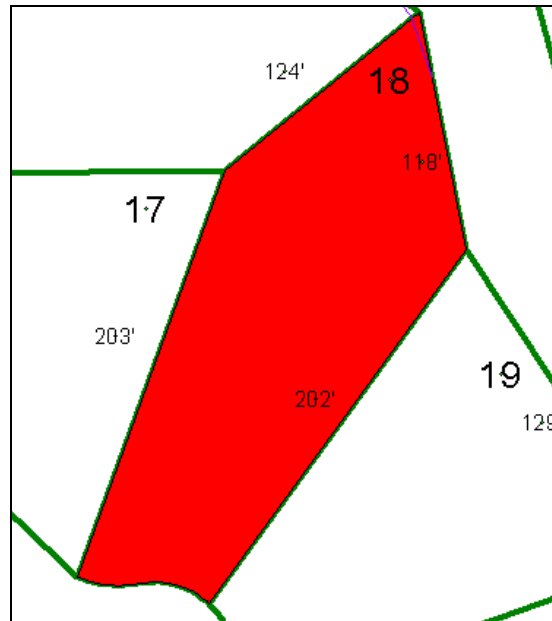

Tax Plat

Richard Bolles - Broker / Appraiser
Ken Noel - Affiliate Broker
Colin Wakefield - Aff. Broker / Appraiser

Linda McWhirter - Affiliate Broker
Kathy Gilland - Affiliate Broker

Neal Scott - Affiliate Broker
John Hoagland - Auctioneer / Broker
Walter Sloan - Affiliate Broker

James Cashion - Broker / Appraiser
Jerry Groce - Auctioneer / Aff Broker
Cindy Endsley - Aff Broker / Appraiser