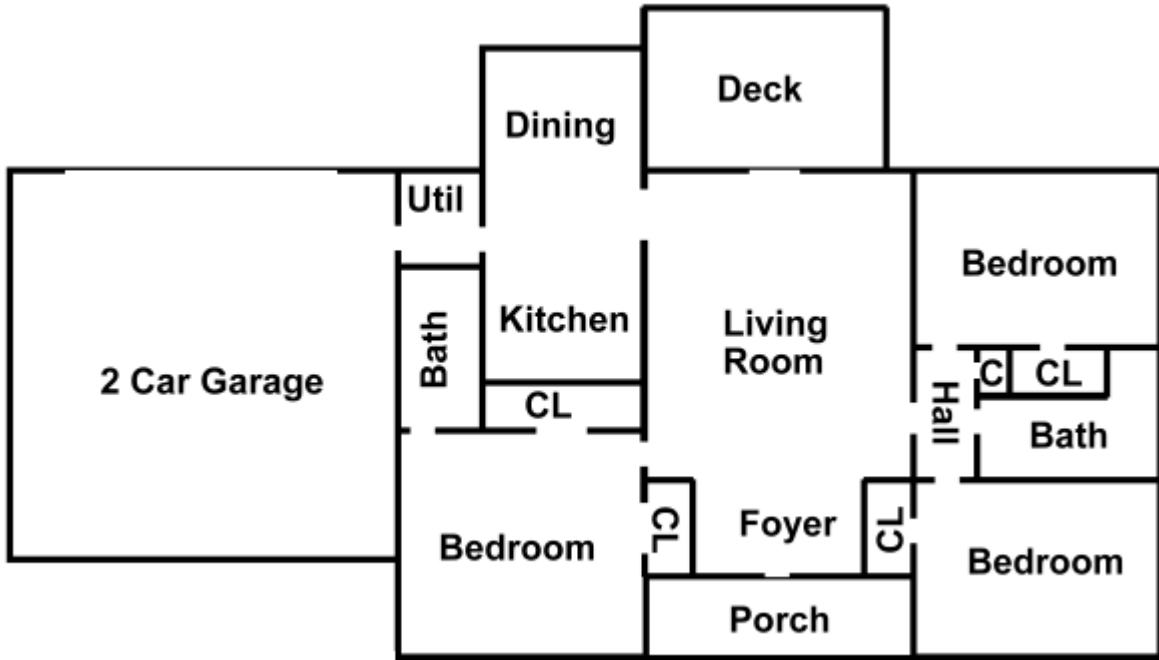

Floor Plan

Richard Bolles - Broker / Appraiser
Ken Noel - Affiliate Broker
Colin Wakefield - Aff. Broker / Appraiser

Linda McWhirter - Affiliate Broker
Kathy Gilland - Affiliate Broker

Neal Scott - Affiliate Broker
John Hoagland - Auctioneer / Broker
Walter Sloan - Affiliate Broker

James Cashion - Broker / Appraiser
Jerry Groce - Auctioneer / Aff Broker
Cindy Endsley - Aff Broker / Appraiser