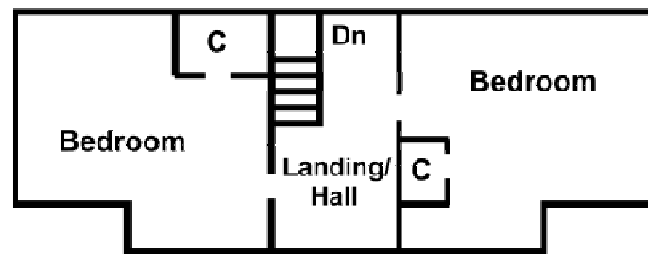

2nd Floor

Floor Plan

Richard Bolles - Broker / Appraiser
Ken Noel - Affiliate Broker
Colin Wakefield - Aff. Broker / Appraiser

Linda McWhirter - Affiliate Broker
Kathy Gilland - Affiliate Broker
Walter Sloan - Affiliate Broker

Neal Scott - Affiliate Broker
John Hoagland - Auctioneer / Broker
Drew Young - Affiliate Broker

James Cashion - Broker / Appraiser
Jerry Groce - Auctioneer / Aff Broker
Cindy Endsley - Aff Broker / Appraiser