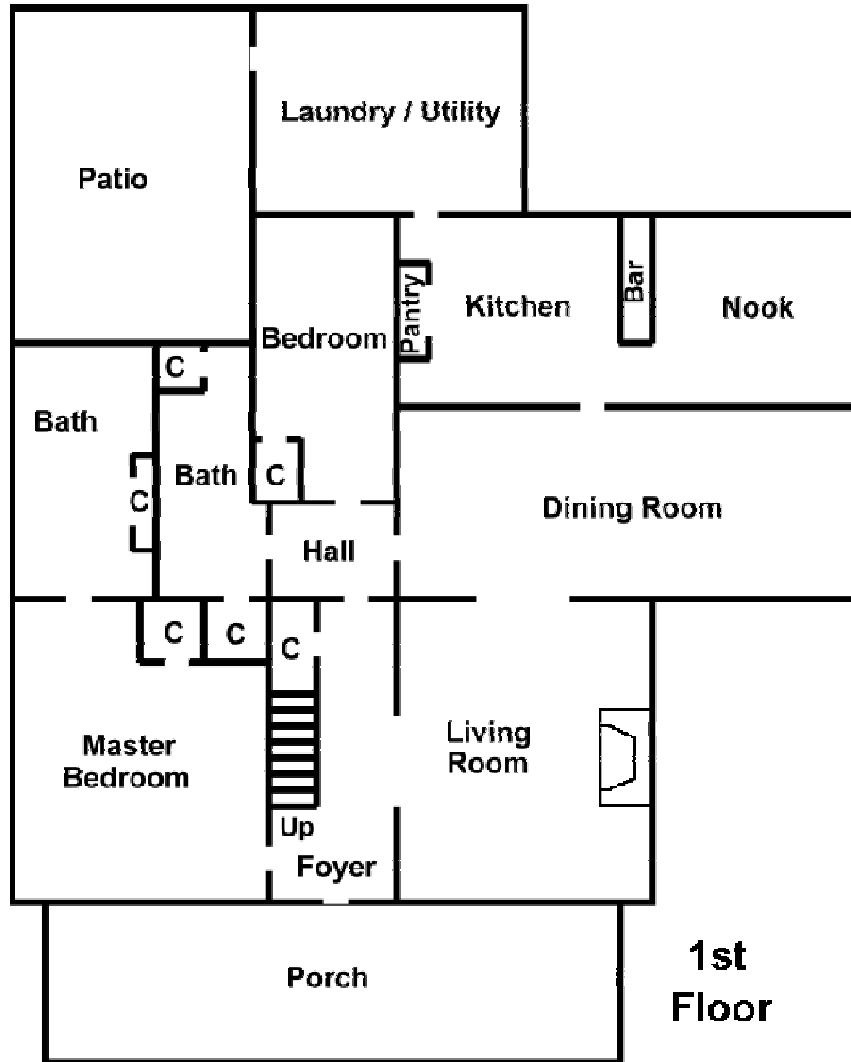

1st Floor

Richard Bolles - Broker / Appraiser
Ken Noel - Affiliate Broker
Colin Wakefield - Aff. Broker / Appraiser

Linda McWhirter - Affiliate Broker
Kathy Gilland - Affiliate Broker
Walter Sloan - Affiliate Broker

Neal Scott - Affiliate Broker
John Hoagland - Auctioneer / Broker
Drew Young - Affiliate Broker

James Cashion - Broker / Appraiser
Jerry Groce - Auctioneer / Aff Broker
Cindy Endsley - Aff Broker / Appraiser